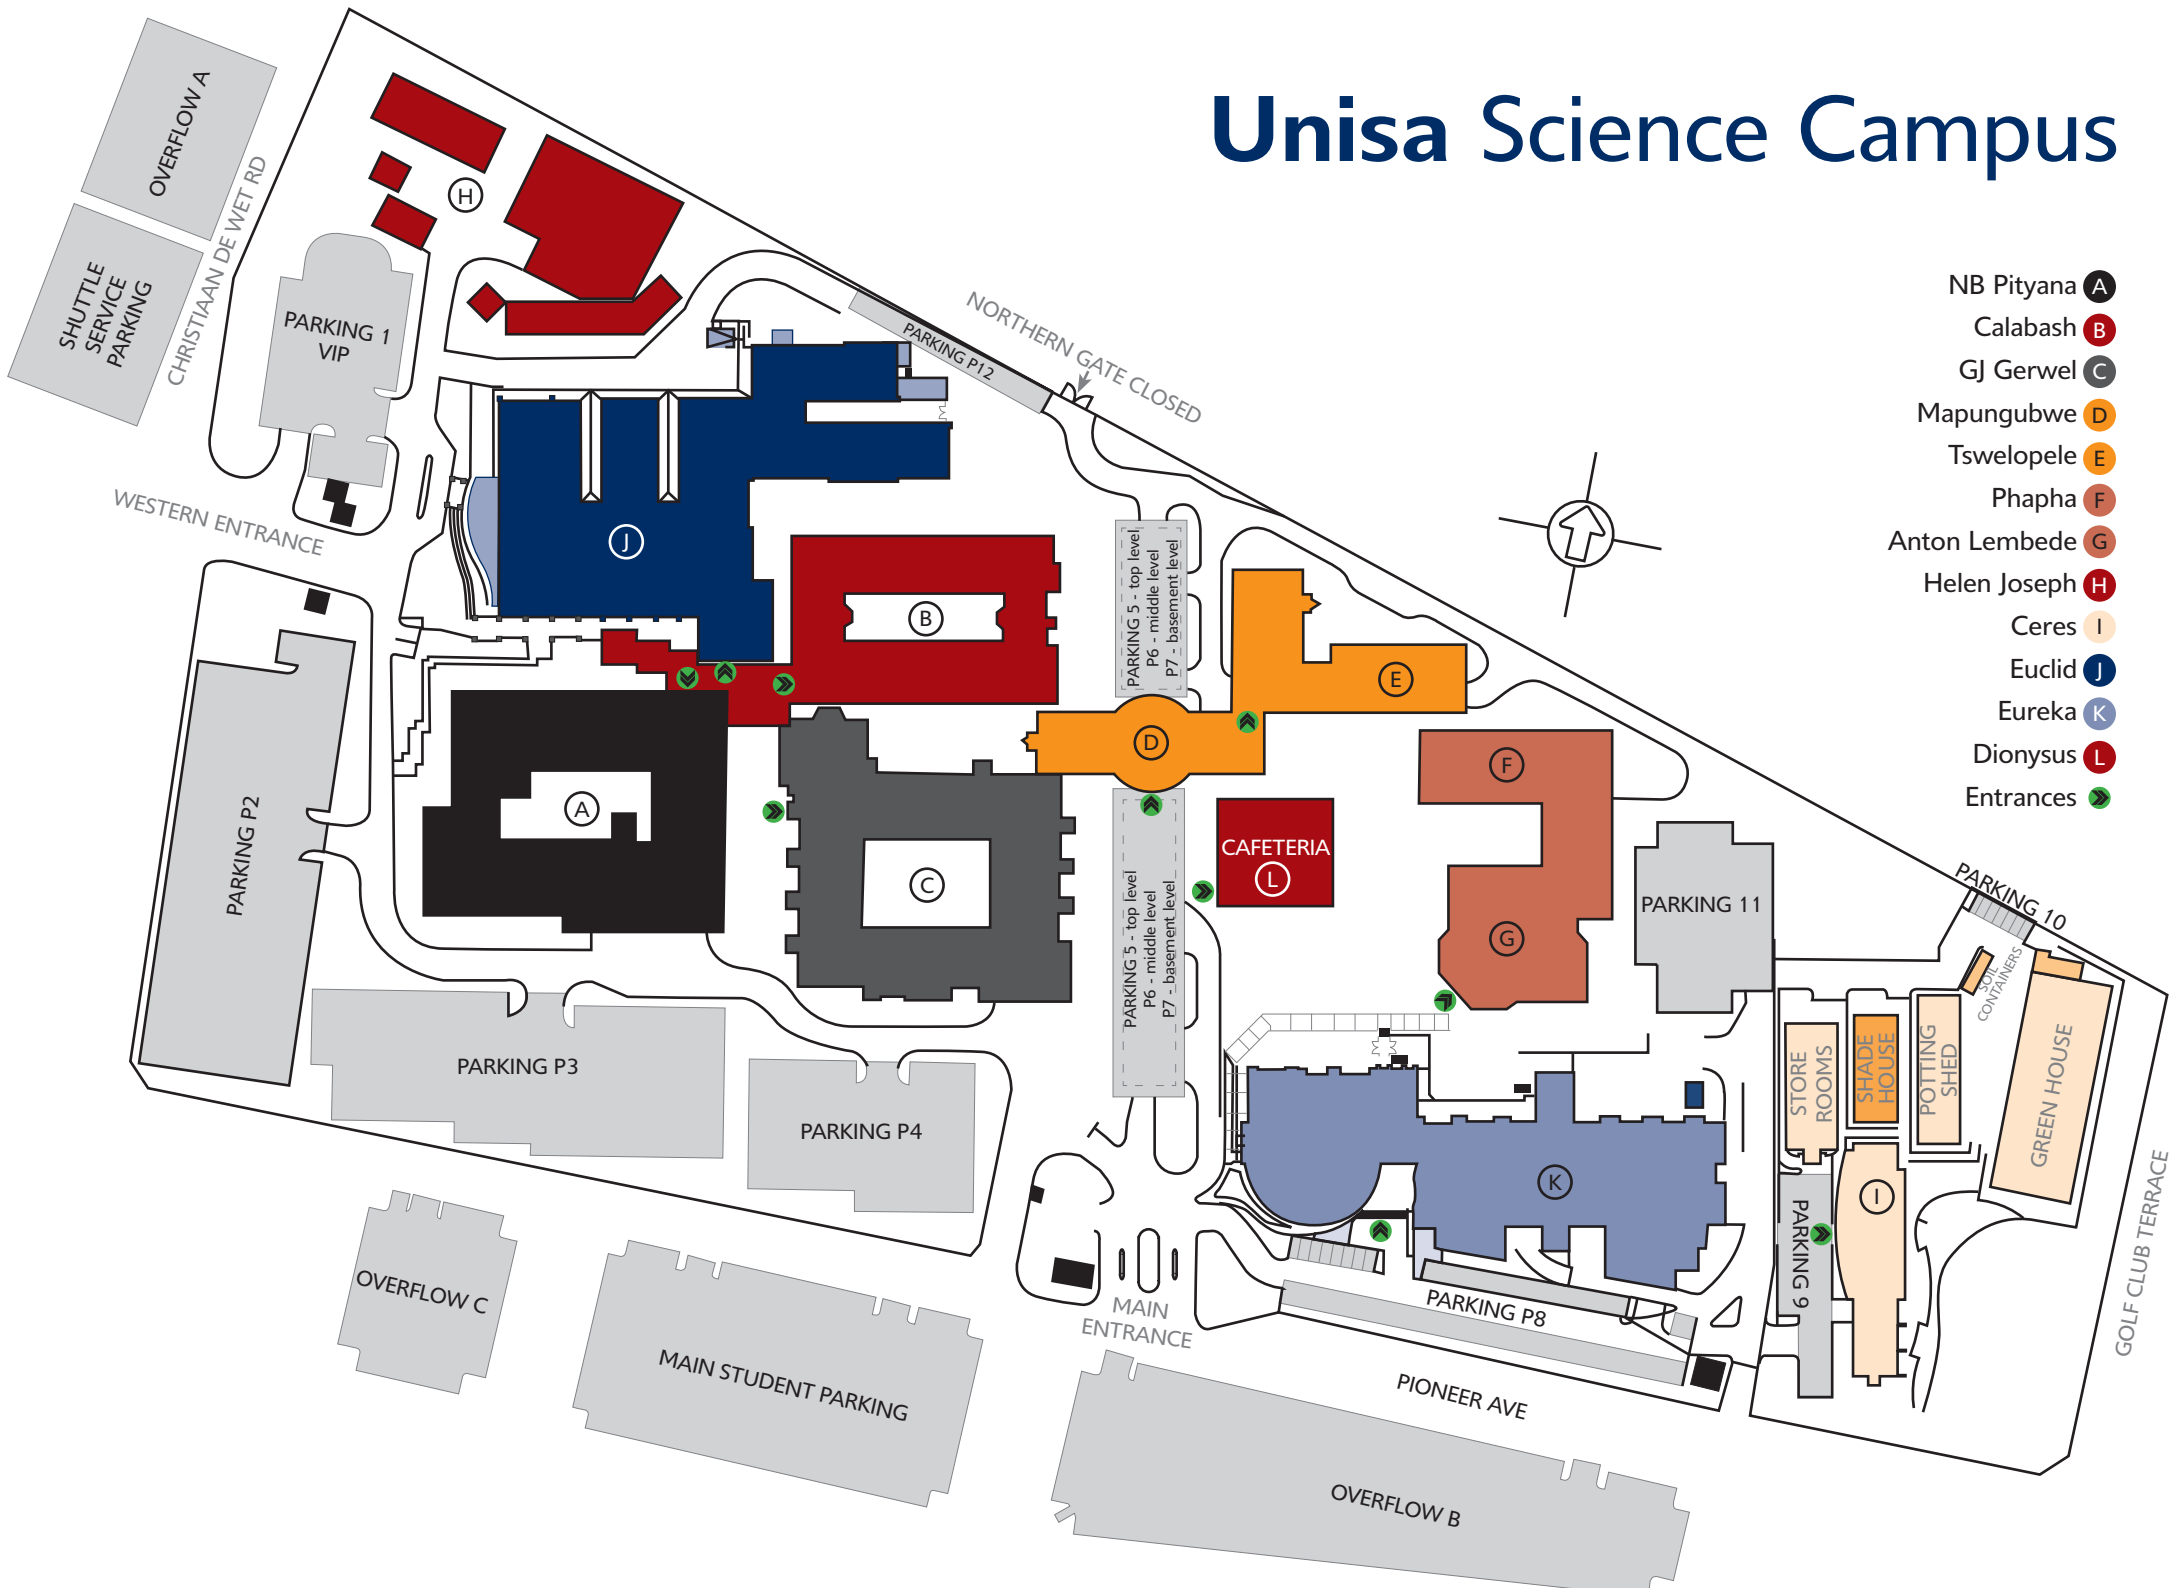

# Unisa Science Campus

- NB Pityana **A**
- Calabash **B**
- GJ Gerwel **C**
- Mapungubwe **D**
- Tswelopele **E**
- Phapha **F**
- Anton Lembede **G**
- Helen Joseph **H**
- Ceres **I**
- Euclid **J**
- Eureka **K**
- Dionysus **L**
- Entrances **➤**

PARKING 5 - top level  
P6 - middle level  
P7 - basement level

PARKING 5 - top level  
P6 - middle level  
P7 - basement level

CAFETERIA **L**

STORE ROOMS

SHADE HOUSE

POTTING SHED

SOIL CONTAINERS

GREEN HOUSE

GOLF CLUB TERRACE

NORTHERN GATE CLOSED

CHRISTIAAN DE WET RD

WESTERN ENTRANCE

MAIN ENTRANCE

PARKING 8

PIONEER AVE

PARKING 10

OVERFLOW B

OVERFLOW A

SHUTTLE SERVICE PARKING

H

B

A

C

D